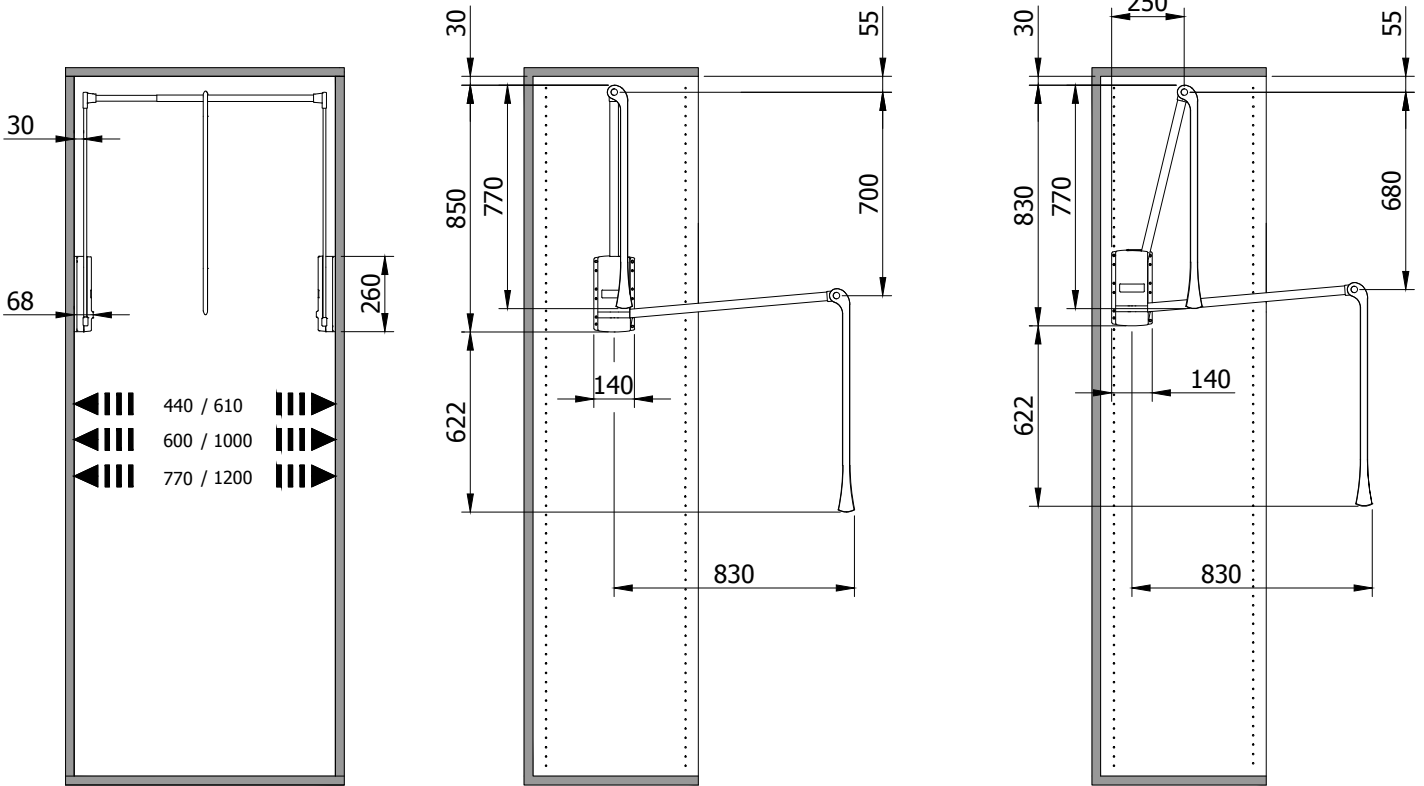

SERVETTO 2004

NERO - CROMATO
black-chrome plated

SE08SM101	cm 44-61
SE08ME101	cm 60-100
SE08LA101	cm 77-120

BIANCO - BIANCO
white-white

SE08SM404	cm 44-61
SE08ME404	cm 60-100
SE08LA404	cm 77-120

GRIGIO - GRIGIO
grey-grey

SE08SMGA0	cm 44-61
SE08MEGA0	cm 60-100
SE08LAGA0	cm 77-120

BROWN - BROWN
brown-brown

SE08SMB00	cm 44-61
SE08MEB00	cm 60-100
SE08LAB00	cm 77-120

BIANCO - CROMATO
white-chrome plated

SE08SM401	cm 44-61
SE08ME401	cm 60-100
SE08LA401	cm 77-120

NERO - NERO
black-black

SE08SM555	cm 44-61
SE08ME555	cm 60-100
SE08LA555	cm 77-120

PIOMBO - PIOMBO
anthracite/anthracite

SE08SMP00	cm 44-61
SE08MEP00	cm 60-100
SE08LAP00	cm 77-120

SERVETTO 2004

ISTRUZIONI/INSTRUCTION

1

2

3

4

5

6